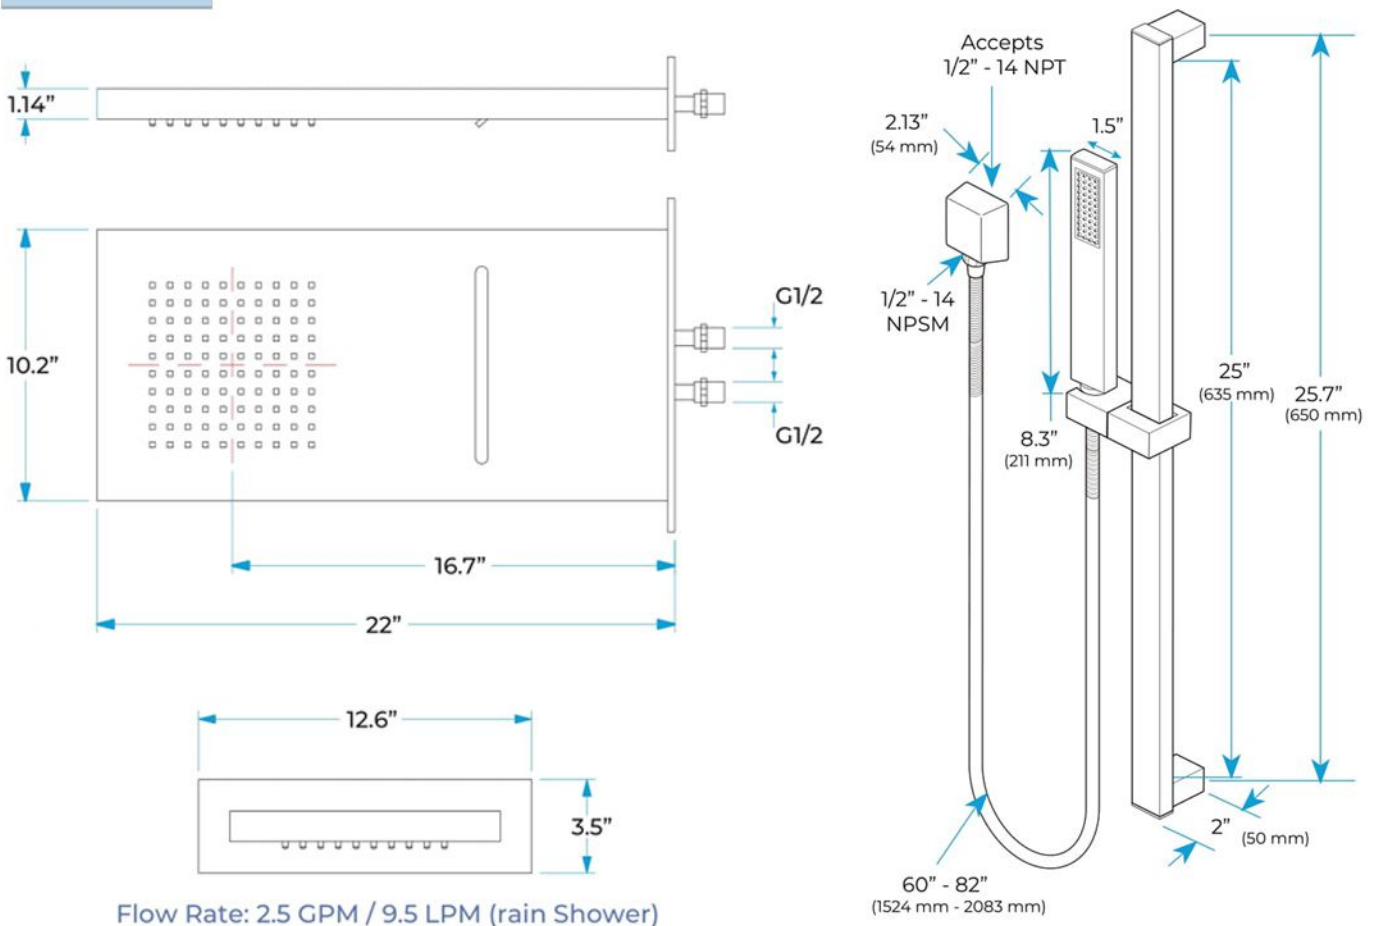

Fontana Pavia 22" Wall Mount Chrome Waterfall Rainfall Shower System with Handheld Shower

Specifications

Model Number: FS145009CNL
 Style: Contemporary
 Installation Type: Wall Mount
 Cold/Hot Control: Thermostatic Control
 Type: Fixed Support Type
 Surface Finish: Chrome
 Valve Core Material: Ceramic
 Surface Treatment: Polished
 Shower Head Material: 304 Stainless Steel
 Thread: G1/2"
 Hose Length: 1.5m
 Shower Head Size: 22in
 Shower Head Function: Rainfall, Waterfall

Size

Flow Rate: 2.5 GPM / 9.5 LPM (rain Shower)

Flow Rate: 2.0 GPM / 7.6 LPM